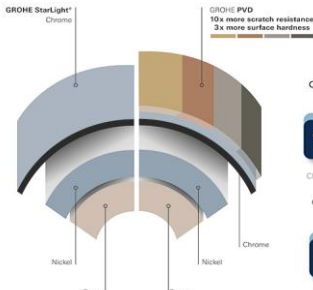

GROHE surface hardness

Chrome PVD

GROHE scratch resistance

Chrome PVD

Pos.-nr.	Prod. description	Order-nr.
1	Spare part set	45933000

* Optional accessories