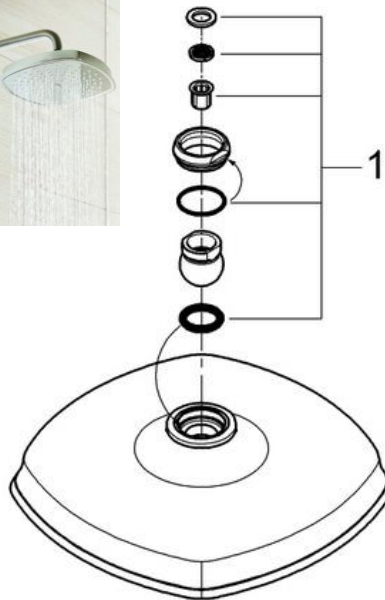

PROJECT		REF		REV	ITEM CODE	
LOCATION		DATE			PAGE	

SANITARY WARE SPECIFICATION SHEET

GROHE GRANDERA

TOMORROW'S GRAND STYLE

The GROHE Grandera collection is both a homage to an age of grandeur long past and an affirmation of modern sensibility, combining the highest standards of quality and craftsmanship with a love of detail and comfort.

Stylistically, the Grandera collection can be combined with a wide range of bathroom furnishings, with the added flexibility of two colors – chrome and chrome / gold.

RAIN SPRAY

Wide and luxurious – a soft, delicate pattern to soothe the skin. Mimicking warm summer rain, the spray provides a full and even coverage.